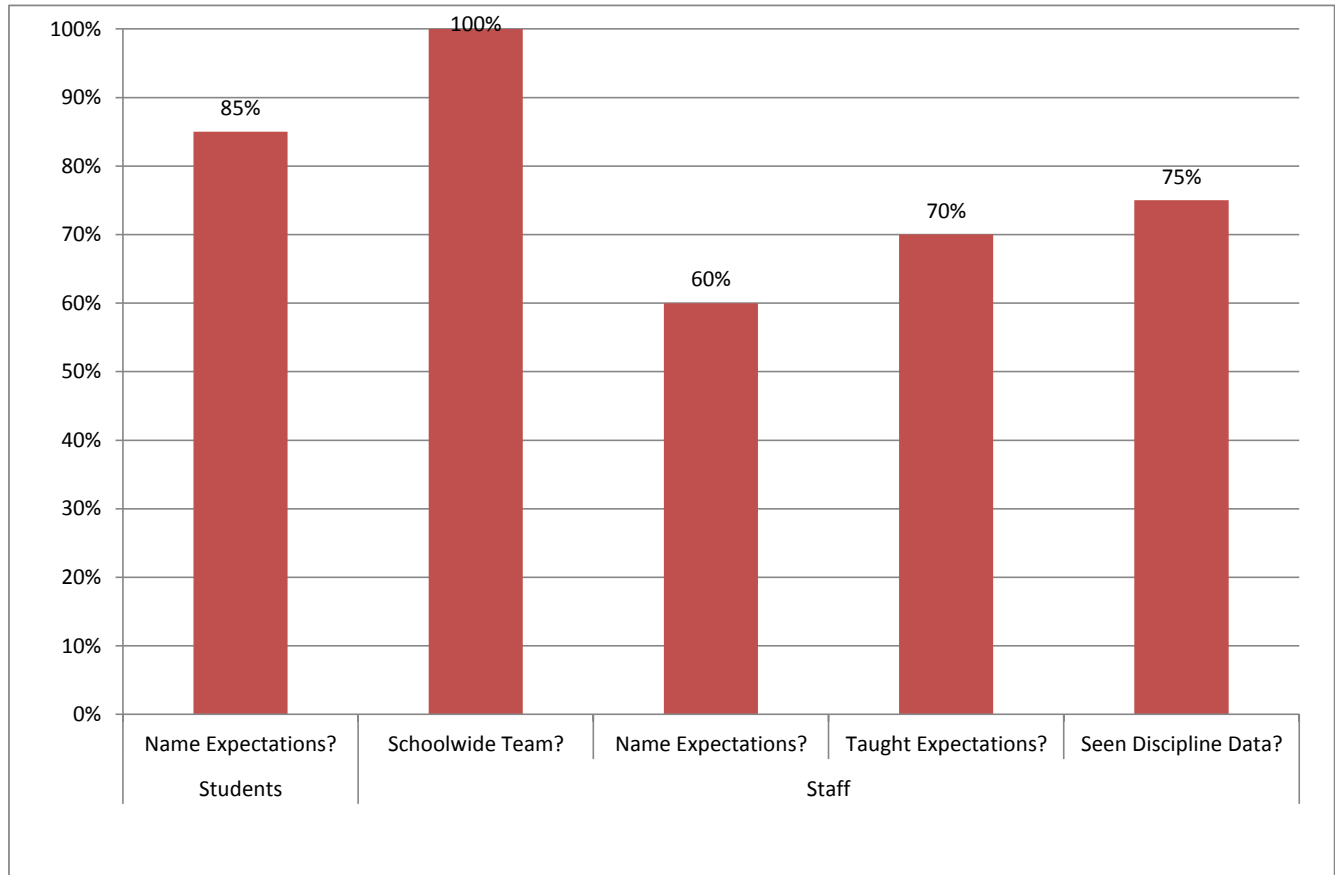

Southern Elementary PBIS Walkthrough

Date: 12/9/09

Students	Name Expectations?	17	85%
Staff	Schoolwide Team?	20	100%
	Name Expectations?	12	60%
	Taught Expectations?	14	70%
	Seen Discipline Data?	15	75%