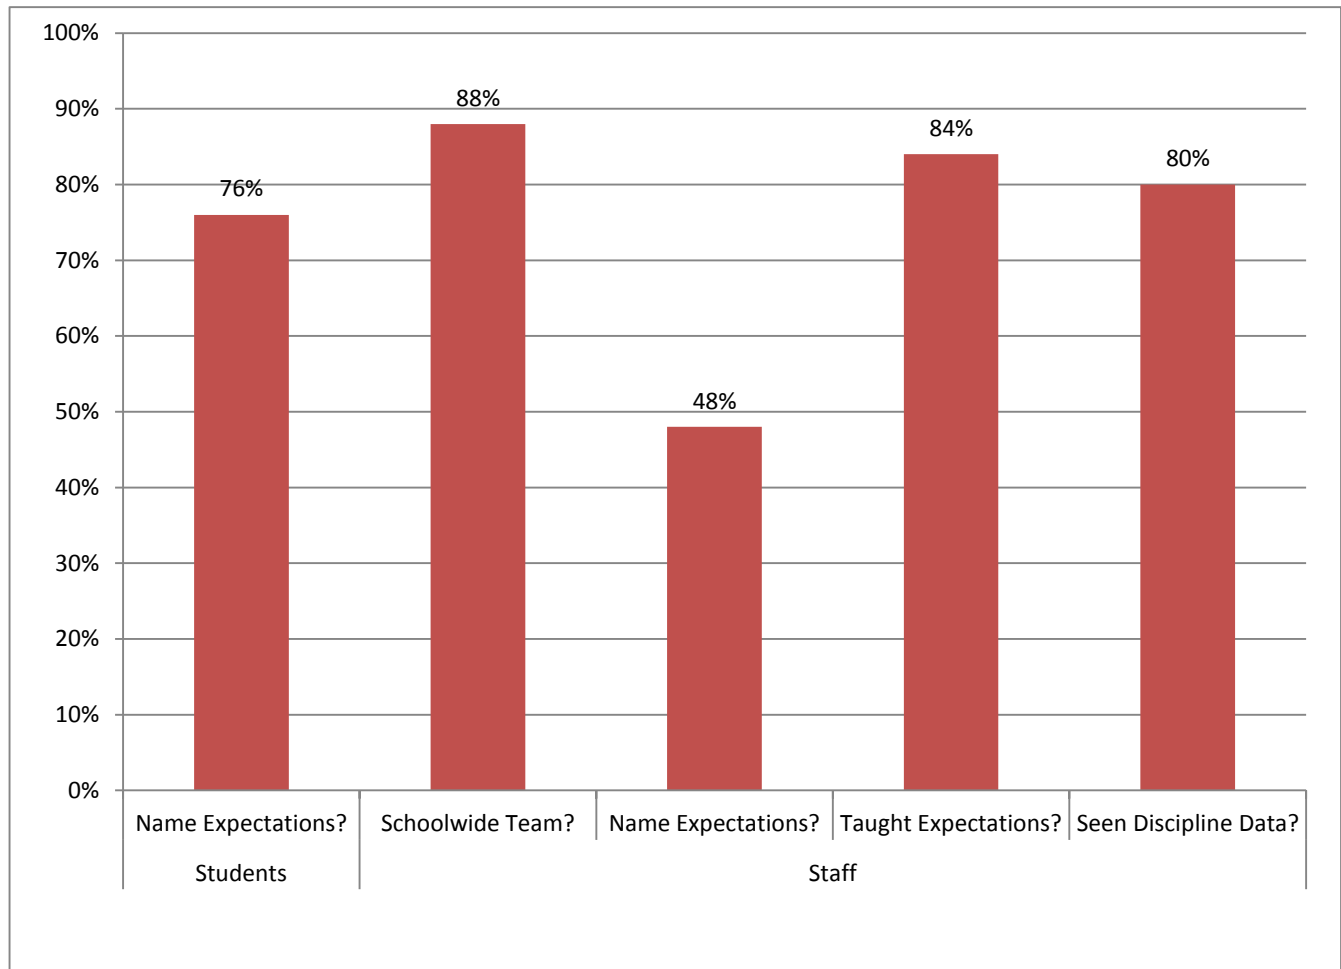

# Pulaski Elementary PBIS Walkthrough

Date: 10/28/09

Students	Name Expectations?	76%
Staff	Schoolwide Team?	88%
	Name Expectations?	48%
	Taught Expectations?	84%
	Seen Discipline Data?	80%