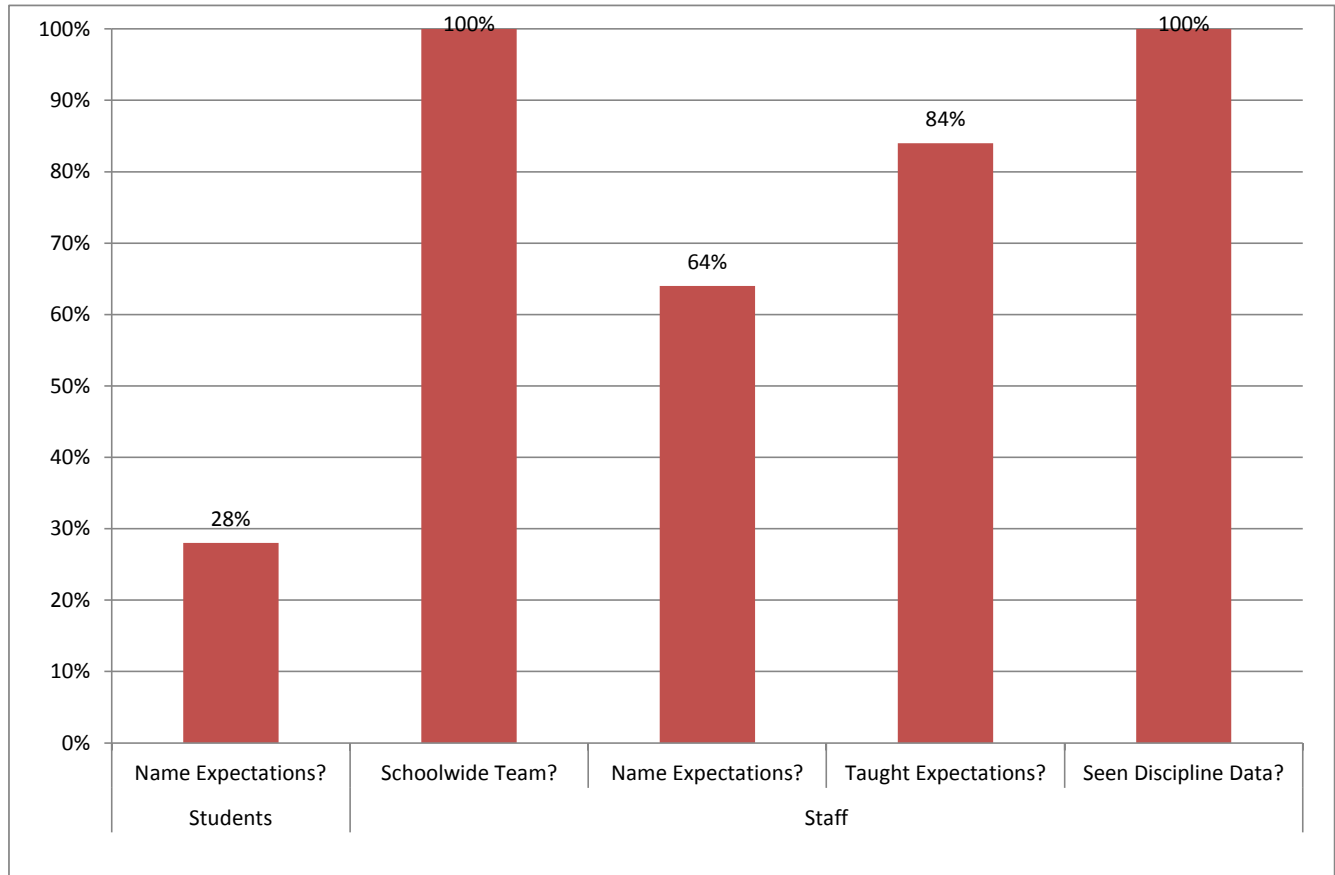

Northern Middle PBIS Walkthrough

Date: 11/11/09

Students	Name Expectations?	7	28%
Staff	Schoolwide Team?	25	100%
	Name Expectations?	16	64%
	Taught Expectations?	21	84%
	Seen Discipline Data?	25	100%