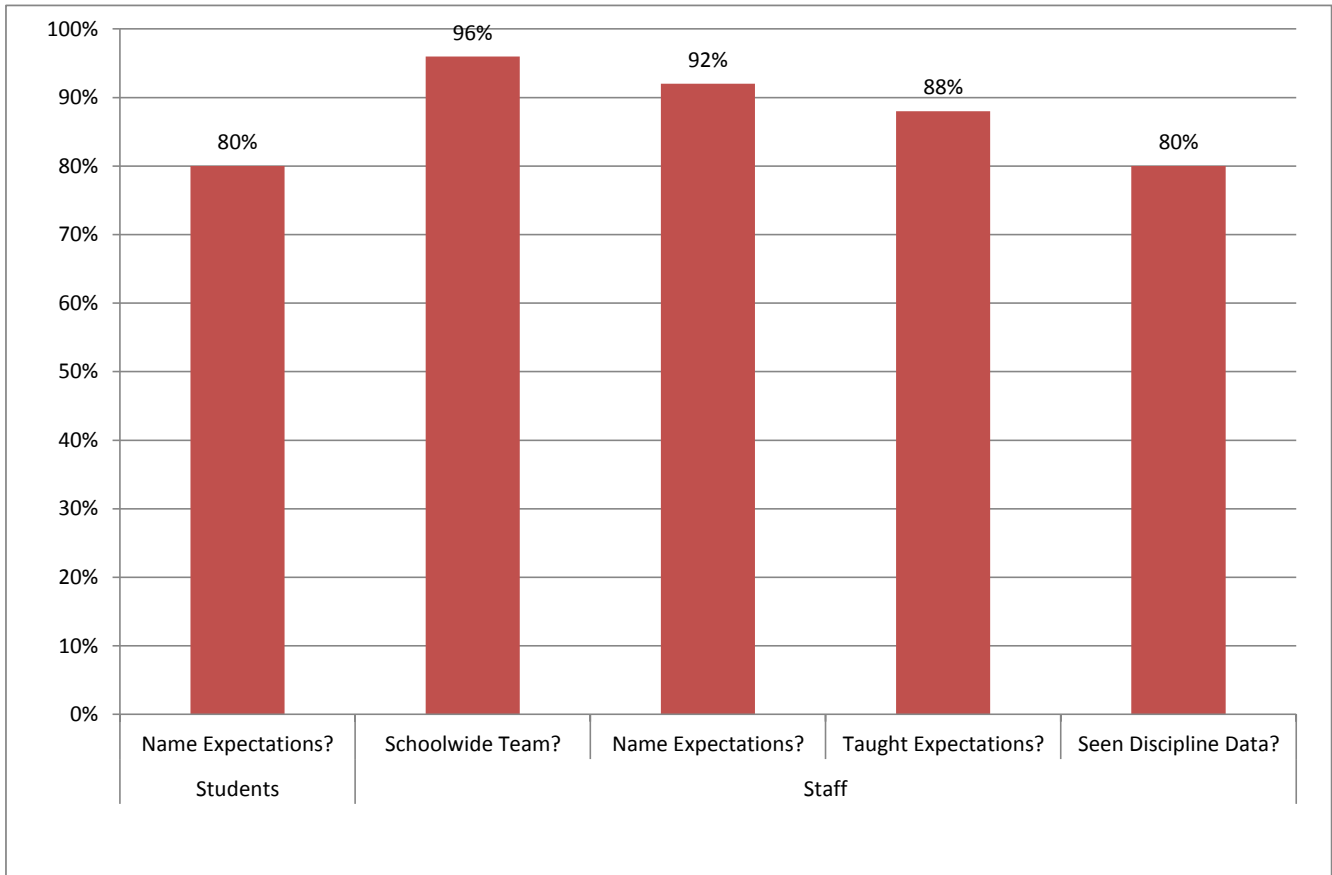

Shopville Elementary PBIS Walkthrough

Date: 1/27/10

Students	Name Expectations?	20	80%
Staff	Schoolwide Team?	24	96%
	Name Expectations?	23	92%
	Taught Expectations?	22	88%
	Seen Discipline Data?	20	80%